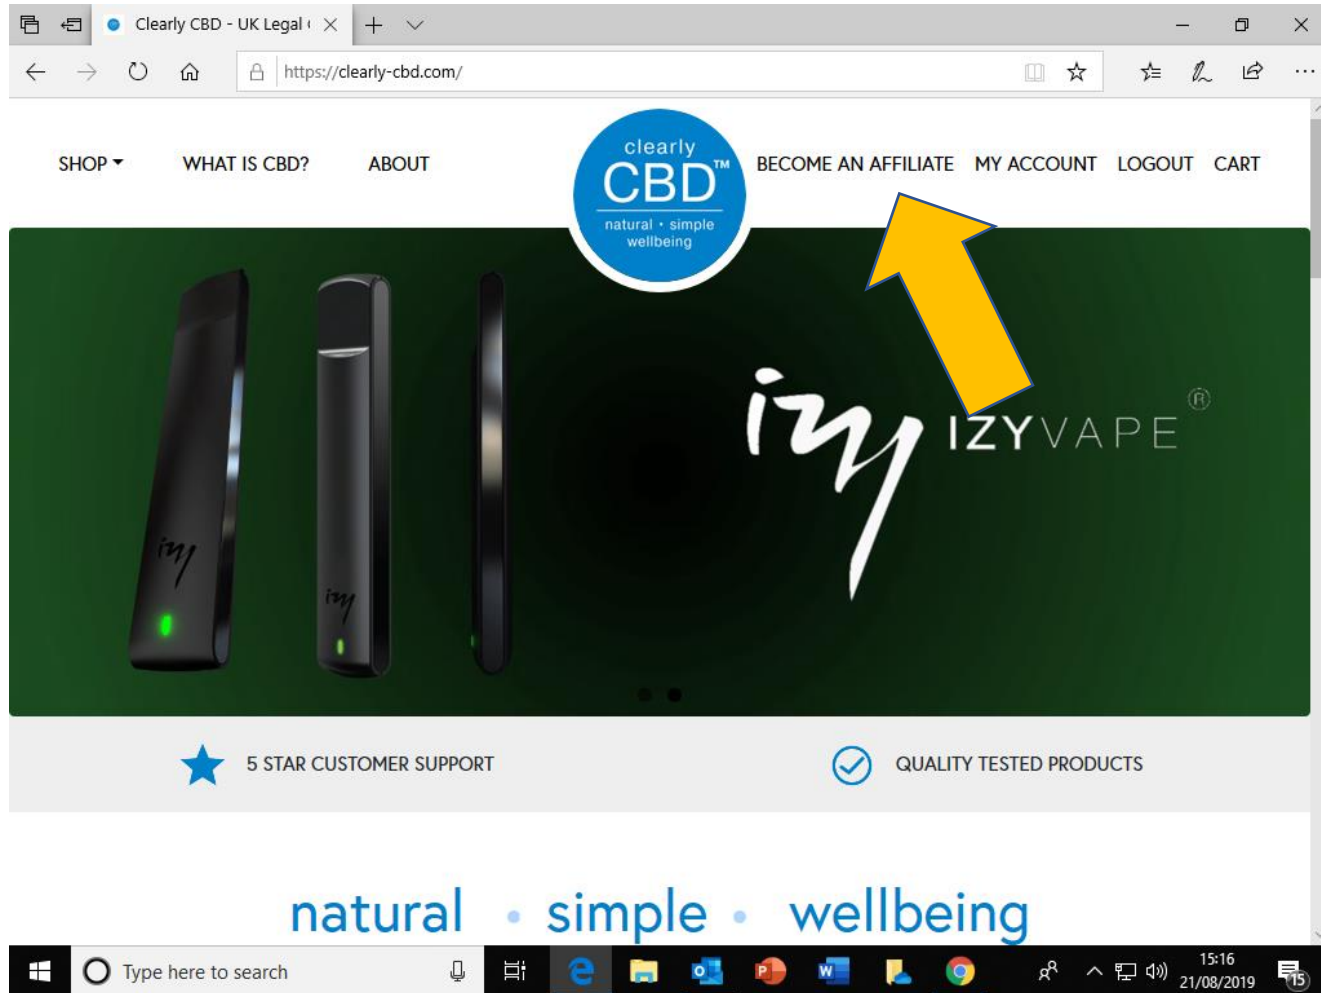

Clearly CBD Become An Affiliate

A screenshot of a web browser showing the registration page for an affiliate account on clearly-cbd.com. The page is titled "Register a new affiliate account". It contains several input fields: "Your Name", "Username", "Account Email", "Payment Email", and "Website URL". Below these is a larger text area for "How will you promote us?". There is a checkbox for "Agree to our Terms of Use and Privacy Policy" and a reCAPTCHA "I'm not a robot" checkbox. A "Register" button is located below the reCAPTCHA. Below the registration section is a "Log Into your account" section with fields for "Username" and "Password", a "Remember Me" checkbox, and a "Log In" button. A link for "Lost your password?" is also present. Yellow arrows point to the "Your Name", "Username", "Account Email", "Payment Email", "Agree to our Terms of Use and Privacy Policy" checkbox, "I'm not a robot" checkbox, and the "Register" button.